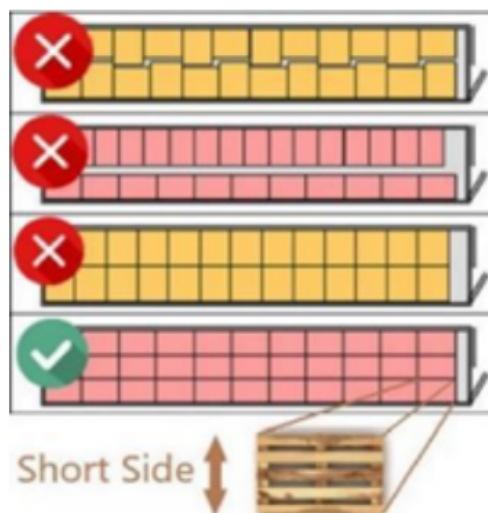

→ The shipment needs to be completely sealed, **pallet included**.

→ Do **NOT** use the wrapping material to create knots.

"Putting in orders is fast and you can do it 100% online. Great when you have little experience!"

Pina - Makro

How should the truck be loaded?

→ All pallets are required to be loaded in the length of the trailer. See the illustration below.

→ At the end of the trailer, there needs to be 15 cm of empty space for docking purposes.